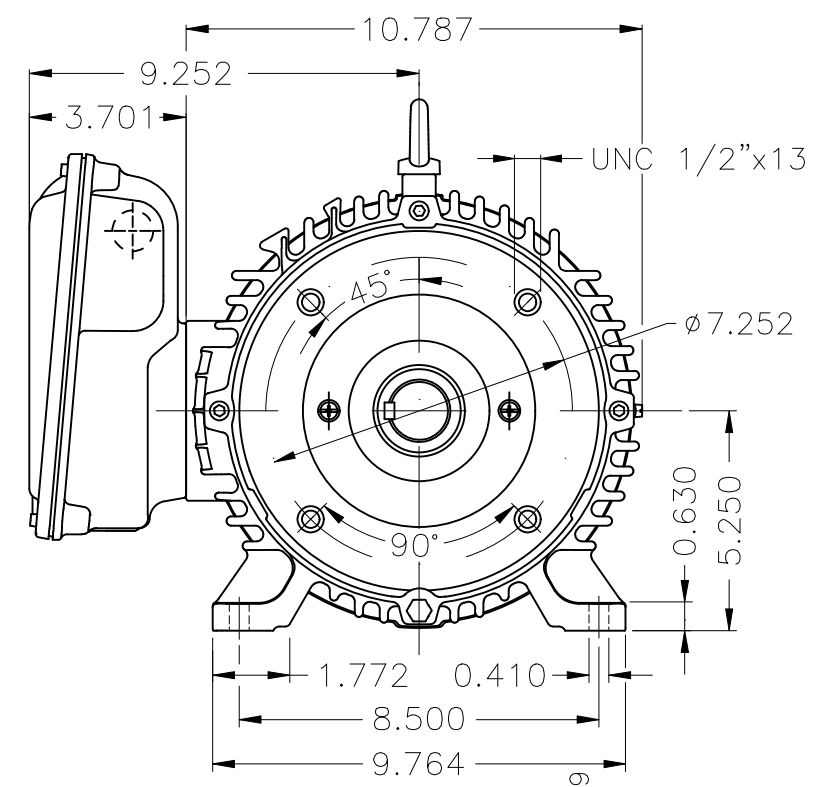

1 2 3 4 5 6

A
B
C
D
E

Mounting NEMA F-1											
Mounting B34D											
								HYBRISUSER	00		
ECM	LOC	SUMMARY OF MODIFICATIONS					EXECUTED	CHECKED	RELEASED	DATE	VER
EXECUTED	HYBRISUSER	SINGLE PH. MOTOR W22 PUMP JM					PREVIEW	WDD	00	SHEET	1 / 1
CHECKED		FRAME 213/5JM IP55 TEFC									
RELEASED											
REL. DATE		WMO	Jaragua do Sul	Product Engineering							

7.5 HP 02 Poles 60 Hz