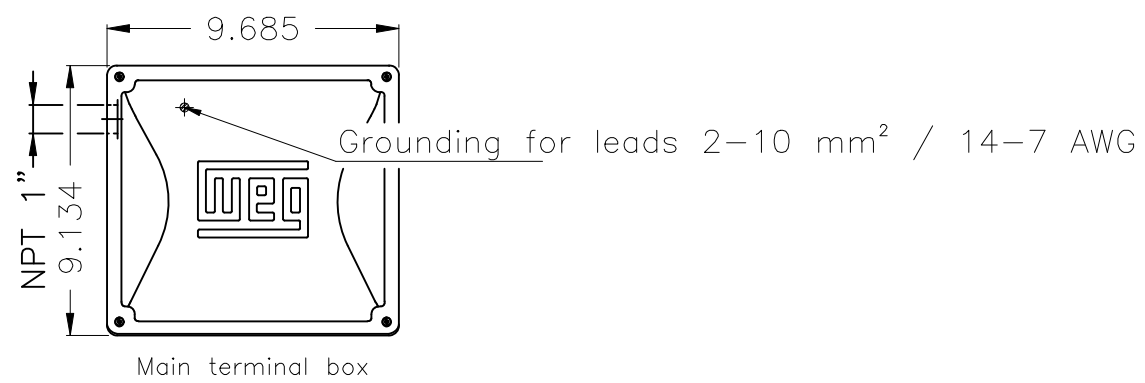

1 2 3 4 5 6

A
B
C
D
E

Mounting NEMA F-1											
Mounting B34D											
								HYBRISUSER	00		
ECM	LOC	SUMMARY OF MODIFICATIONS					EXECUTED	CHECKED	RELEASED	DATE	VER
EXECUTED	HYBRISUSER	SINGLE PH. MOTOR W22 PUMP JM					PREVIEW	WDD	00	SHEET	1 / 1
CHECKED		FRAME 213/5JM IP55 TEFC									
RELEASED											
REL. DATE		WMO	Jaragua do Sul	Product Engineering							

7.5 HP 02 Poles 60 Hz