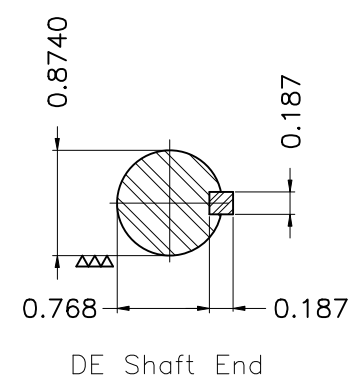

1 2 3 4 5 6

A
B
C
D
E

Mounting NEMA F-1											
Mounting B34D											
								HYBRISUSER	00		
ECM	LOC	SUMMARY OF MODIFICATIONS					EXECUTED	CHECKED	RELEASED	DATE	VER
EXECUTED	HYBRISUSER	SINGLE PH. MOTOR W22 PUMP JM					PREVIEW	WDD	00	SHEET	1 / 1
CHECKED		FRAME 213/5JM IP55 TEFC									
RELEASED											
REL. DATE		WMO	Jaragua do Sul	Product Engineering							

7.5 HP 02 Poles 60 Hz