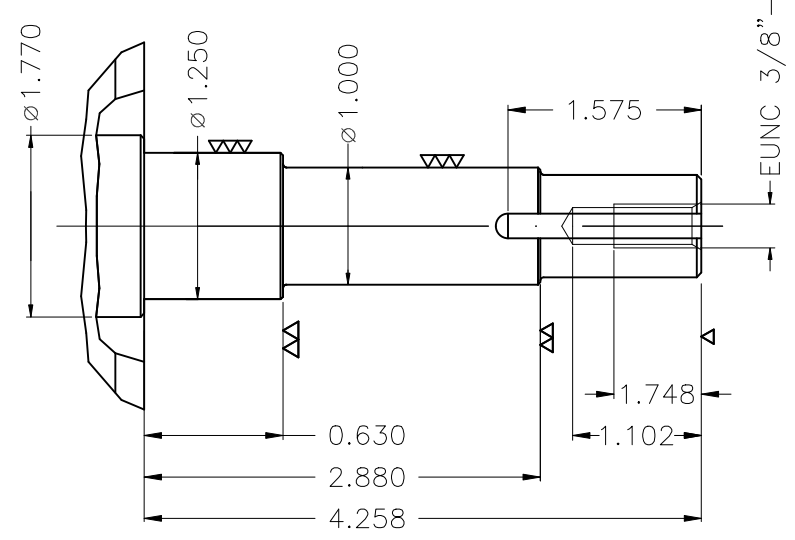

1 2 3 4 5 6

A
B
C
D
E

Mounting NEMA F-1											
Mounting B34D											
								HYBRISUSER	00		
ECM	LOC	SUMMARY OF MODIFICATIONS					EXECUTED	CHECKED	RELEASED	DATE	VER
EXECUTED	HYBRISUSER	SINGLE PH. MOTOR W22 PUMP JM					PREVIEW	WDD	00	SHEET	1 / 1
CHECKED		FRAME 213/5JM IP55 TEFC									
RELEASED											
REL. DATE		WMO	Jaragua do Sul	Product Engineering							

7.5 HP 02 Poles 60 Hz