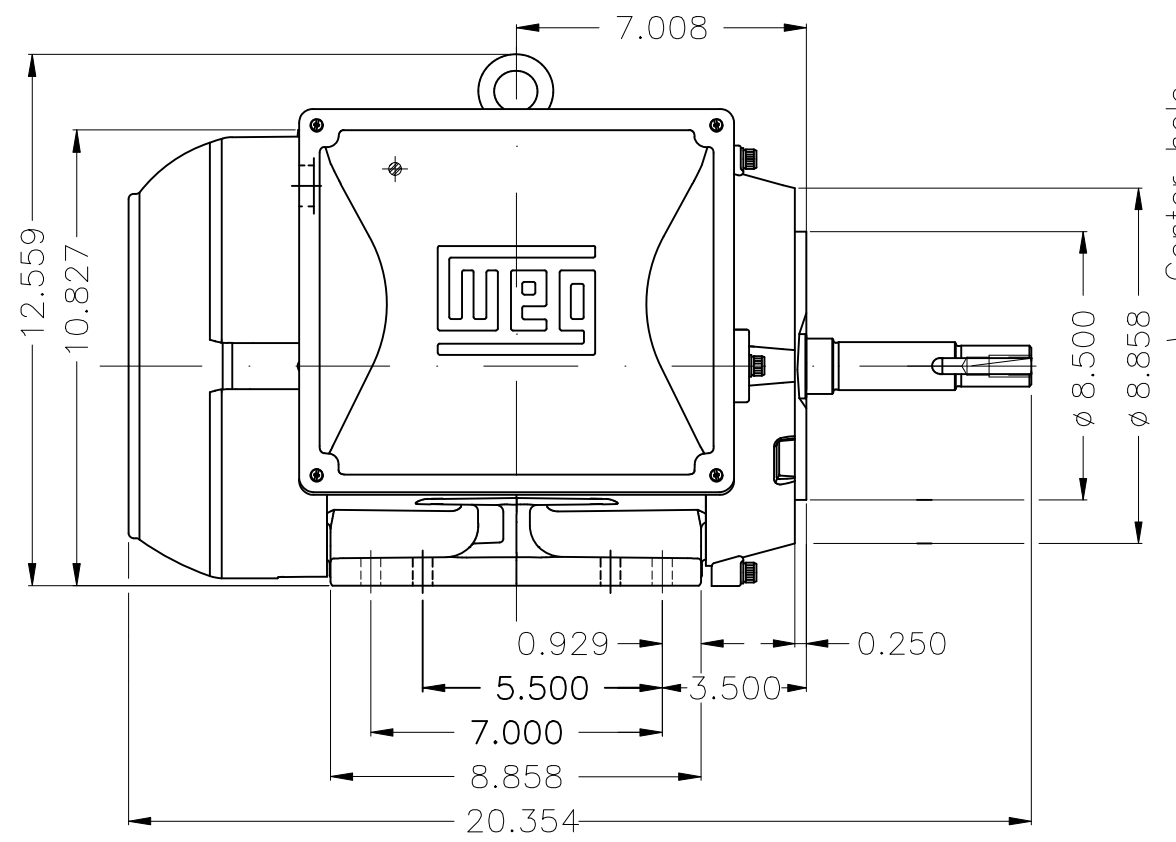

1 2 3 4 5 6

A
B
C
D
E

Mounting NEMA F-1											
Mounting B34D											
								HYBRISUSER	00		
ECM	LOC	SUMMARY OF MODIFICATIONS					EXECUTED	CHECKED	RELEASED	DATE	VER
EXECUTED	HYBRISUSER	SINGLE PH. MOTOR W22 PUMP JM					PREVIEW	WDD	00	SHEET	1 / 1
CHECKED		FRAME 213/5JM IP55 TEFC									
RELEASED											
REL. DATE		WMO	Jaragua do Sul	Product Engineering							

7.5 HP 02 Poles 60 Hz