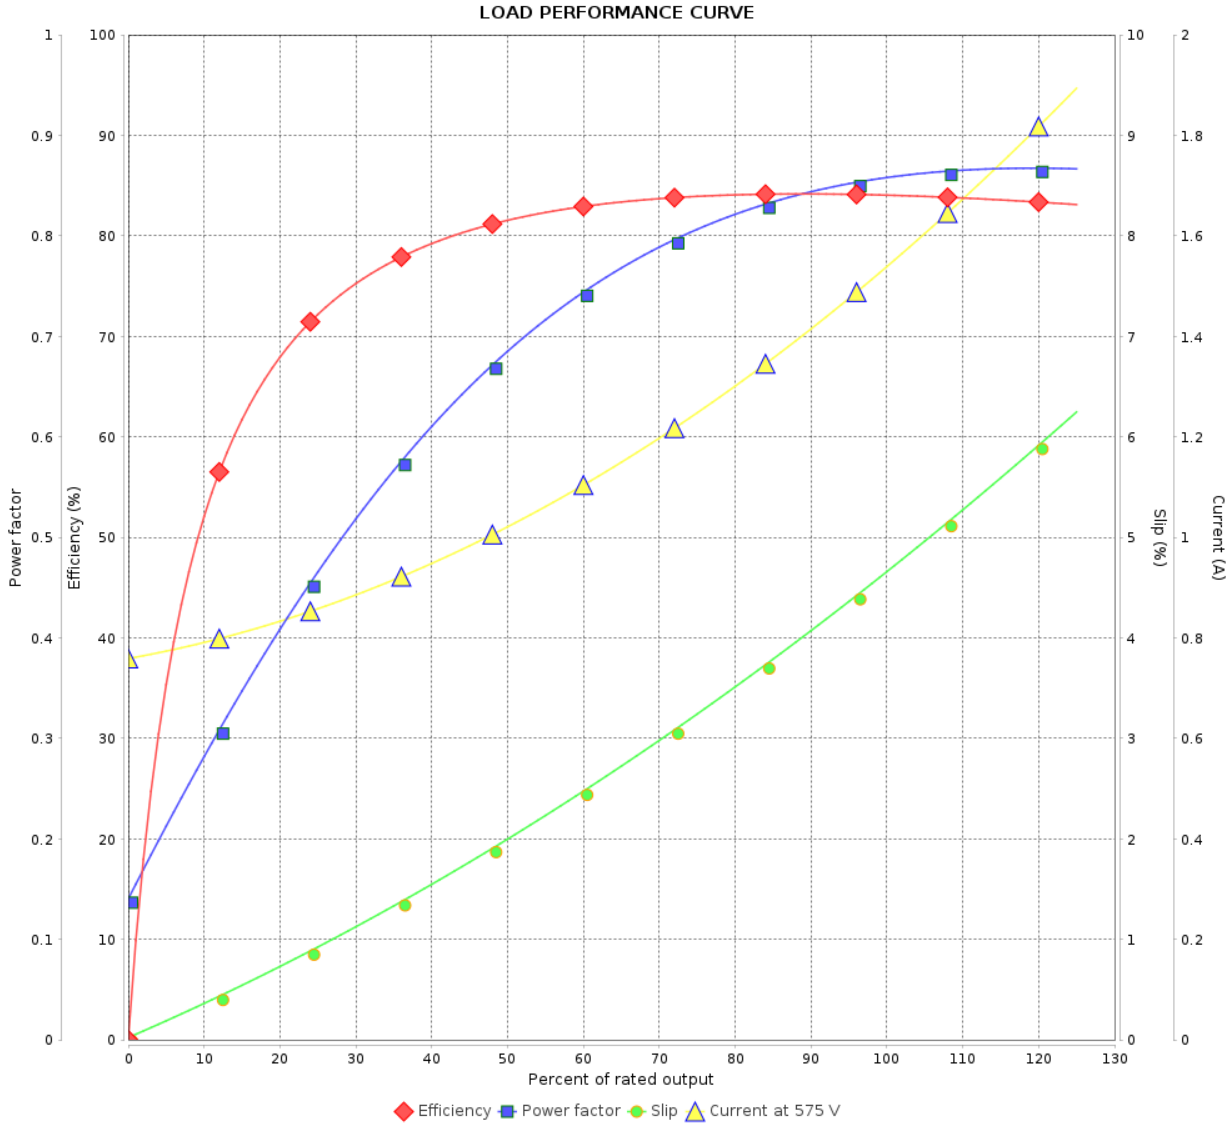

LOAD PERFORMANCE CURVE

Three Phase Induction Motor - Squirrel Cage

Customer : _____

Product line : General High Efficiency Three-Phase

Product code : 11994425

Rev.	Changes Summary	Performed	Checked	Date
Performed by		Page		Revision
Checked by		2 / 2		
Date		12/05/2026		