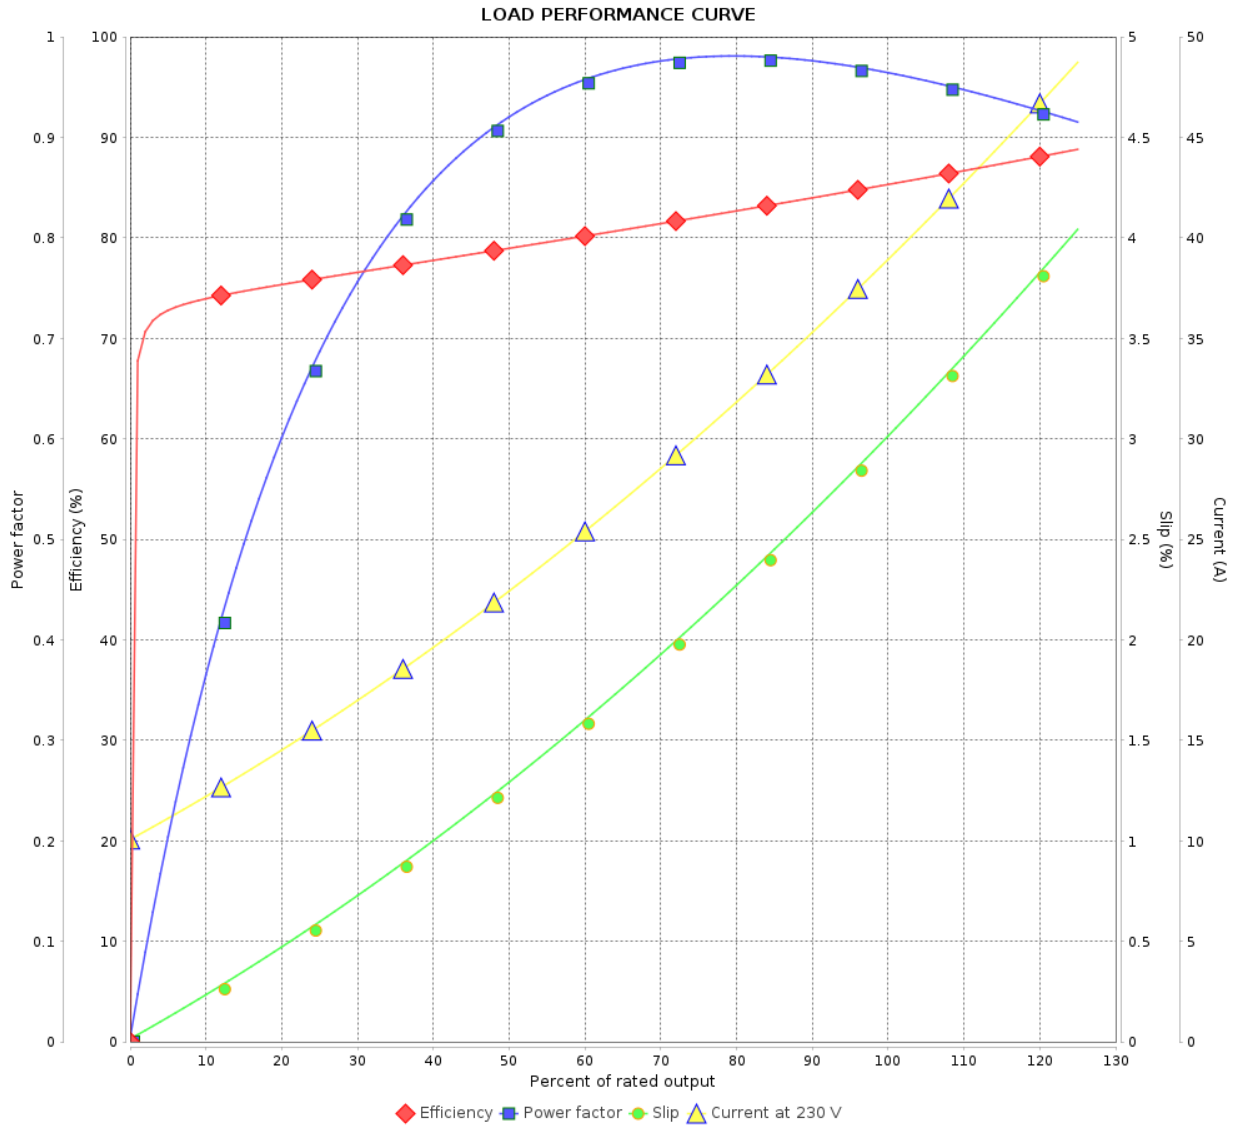

### Thermal protection

ID	Application	Type	Quantity	Sensing Temperature
1	Winding	Thermostat - 2 wires	1 x Phase	155 °C

Rev.	Changes Summary	Performed	Checked	Date
Performed by				
Checked by			Page	Revision
Date	12/05/2026		2 / 3	

# LOAD PERFORMANCE CURVE

Single Phase Induction Motor - Squirrel Cage

Customer :

Product line : Rolled Steel Grain Dryer Single-Phase      Product code : 14862262

Rev.	Changes Summary	Performed	Checked	Date
Performed by		Page 3 / 3		Revision
Checked by				
Date				